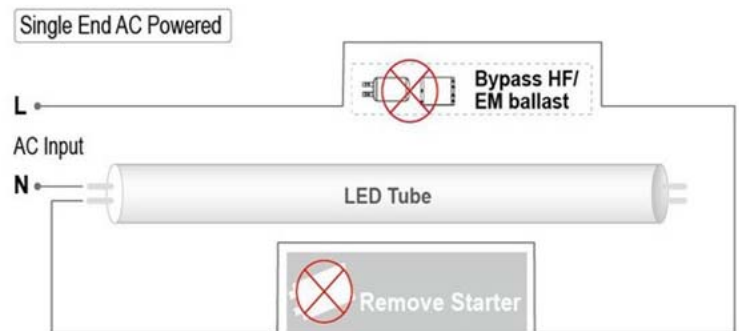

pro-watt supply

LED LIGHTING PRODUCTS

Product #	PWS-4'-T8-19W-R-Tube
-----------	----------------------

Fluorescent 4' Retro-Fit Rotational Tube Commercial Grade

Certification	cULus
Color temperature	6500K
Operating Temp	-40 °C to 50 °C
LED Life	50,000 hours
Beam Angle	260 degrees
Warranty	5 years
Housing	Aluminum Die Cast
Lumens	2,160
Power	19W
AC Input	AC100-277VAC
LED Chip	SMD2835
Lumen Efficiency	110 LM/W
LED Chip Rating	LM80
IP Rating	IP 20
Product Size	64mmW x1219mmL

For the direct Retro-Fit of existing T8 or T12 Fluorescent Fixtures

Ballast Must be by-passed or removed from fixture

pro-watt supply

LIGHTING PRODUCTS

PO Box 1234, Yorkton, SK Canada S3N 2X3